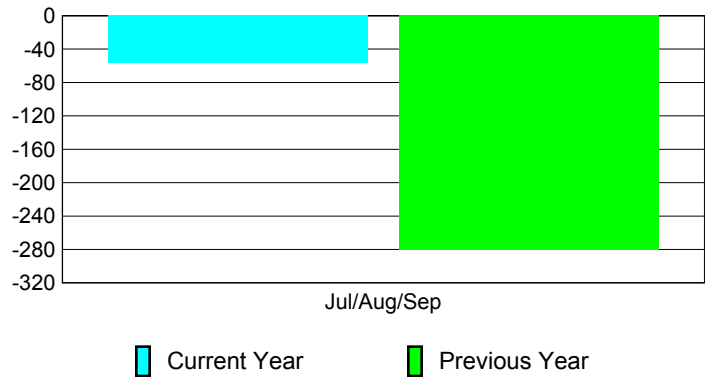

Comparison of Membership Gain/Loss

Current Year Compared to the Previous Year