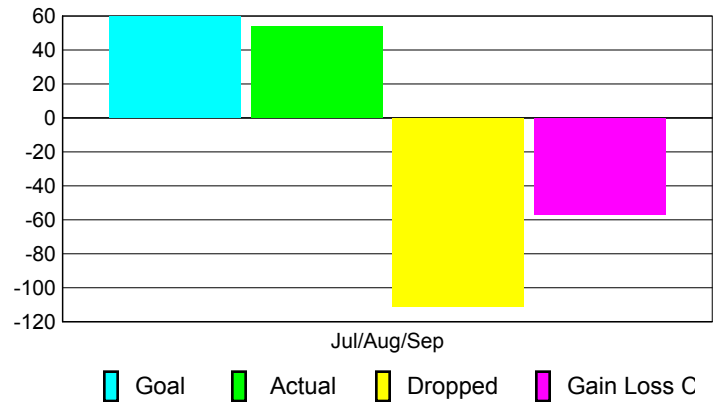

Membership Results 2010-2011

Goal, New, Dropped, Gain/Loss