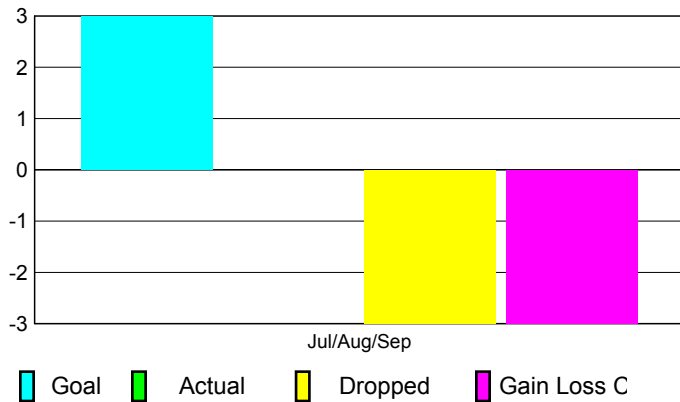

2010-2011 GMT Reports for District (or Undistricted) **District 324C8**

GMT: Adv K G RAMA KRISHNA MUR

Location: INDIA

GMT CA: 6

CLUBS

Club Results
2010-2011

Clubs
2009-2010

Month	New Club Goal	Actual New Clubs	Actual Dropped Clubs	Gain/Loss of Clubs	Gain/Loss of Clubs
Jul/Aug/Sep	3	0	-3	-3	-13
Totals	3	0	-3	-3	-13

Club Results 2010-2011

Goal, New, Dropped, Gain/Loss

Comparison of Club Gain/Loss

Current Year Compared to the Previous Year

YTD Status Quo Clubs 2010-2011

Status Quo Clubs Compared to Status Quo Members

MEMBERSHIP